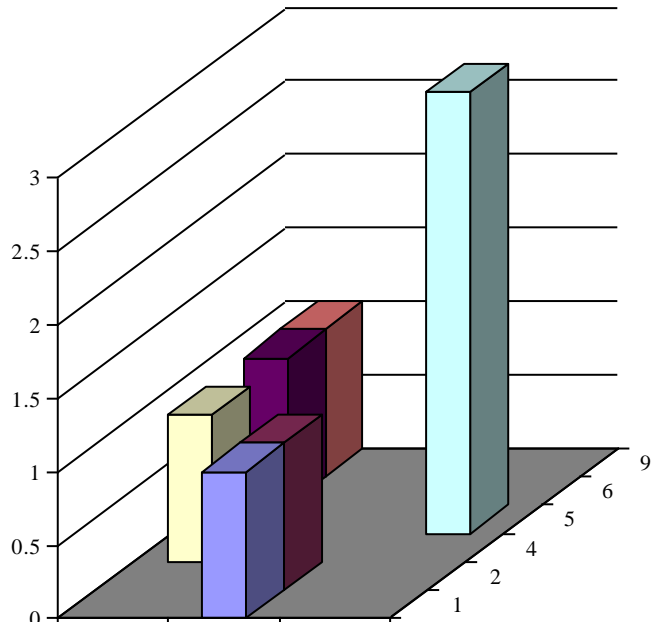

**Archdiocese of St. Louis
The Reclamation Center
Web Statistics Item Receipt Activity**

Receipt Type Item Disposal

	2021	2022	2023
1		1	
2		1	
4	1		
5			3
6	1		
9	1		

Year	Month	Receipt	Count
2023	5	Item Disposal	3
2022	1	Item Disposal	1
2022	2	Item Disposal	1
2021	4	Item Disposal	1
2021	6	Item Disposal	1
2021	9	Item Disposal	1

2020	9	Item Pickup	15
2020	10	Item Pickup	13
2020	11	Item Pickup	15
2020	12	Item Pickup	14

Receipt Type **Item Request**

Year	Month	Receipt	Count
2023	5	Item Request	1
2023	6	Item Request	1
2022	1	Item Request	1
2022	6	Item Request	1
2021	1	Item Request	2
2021	2	Item Request	2
2021	3	Item Request	3
2021	10	Item Request	1
2020	9	Item Request	1
2020	11	Item Request	1
2020	12	Item Request	4